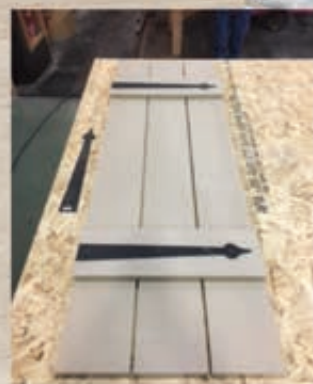

HALEY PAINT 153 URETHANE LP PURPOSE BUILT

NATIONAL OFFERS PRE - CUT LP PURPOSE BUILT GARAGE DOOR LAMINATES
PRE-CUT TO YOUR FAVORITE DESIGNS

- EASE OF FABRICATION
- CREATE A WOOD LAMINATE DOOR
- WITH LIGHTWEIGHT PANELS AND EASY TO FASTEN AND ADHERE TO STEEL DOORS

RED CEDAR

EBONY

MONTEREY DOOR

PHONE: 717-656-0513

EMAIL OFFICE@MYDOOR.US

WWW.MONTEREYDOORSHOP.COM

PREMIUM AESTHETIC

**SHUTTERS MADE FROM SMART
PANEL THAT CAN MATCH
YOUR CARRIAGE HOUSE
DOOR LAMINATES**